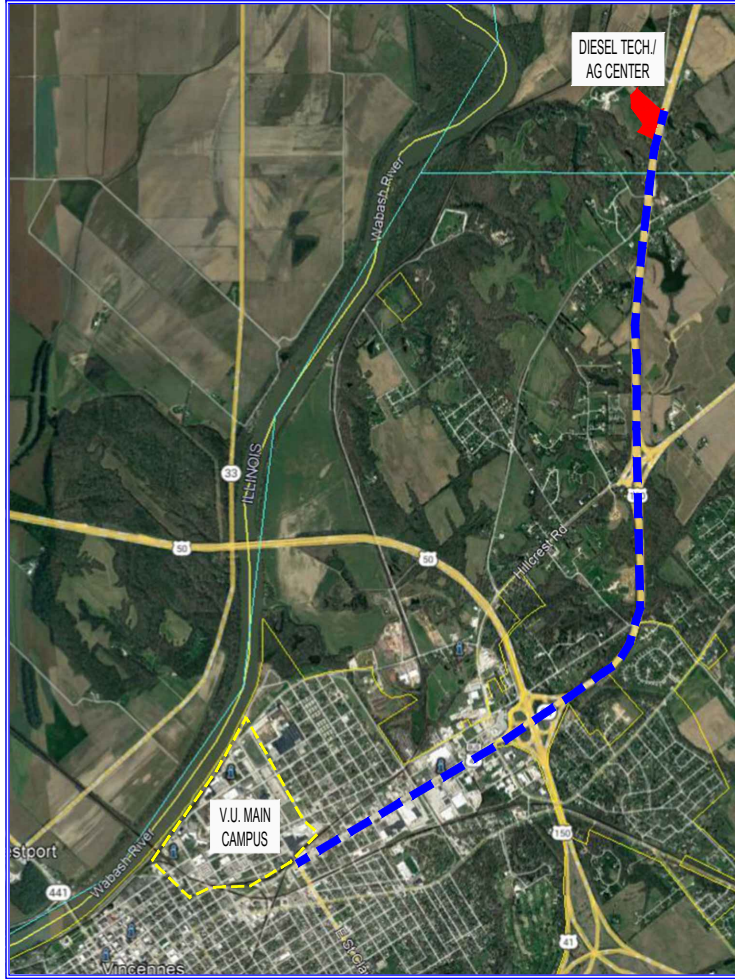

BUILDING LOCATIONS

- 88 AGC AGRICULTURAL CENTER**
4259 PURDUE RD. - OFF US HWY 41 NORTH OF VINCENNES
- 97 DTC DIESEL TECHNOLOGY CENTER**
4259 PURDUE RD. - OFF US HWY 41 NORTH OF VINCENNES
- 98 JDSB1 JOHN DEERE STORAGE BUILDING #1**
4259 PURDUE RD. - OFF US HWY 41 NORTH OF VINCENNES

VINCENNES UNIVERSITY

Diesel Technology and Ag Center Campus

DIRECTIONS FROM MAIN CAMPUS

STARTING POINT: Vincennes University Main Campus

1. Heading Northeast on N 2nd
2. Turn right onto E St Clair St (Stop Light)
3. Turn left onto N 6th St (Stop Light)
4. Straight onto US Hwy 41 N
5. Turn left onto N. Purdue Rd

*** Arrive at location.**